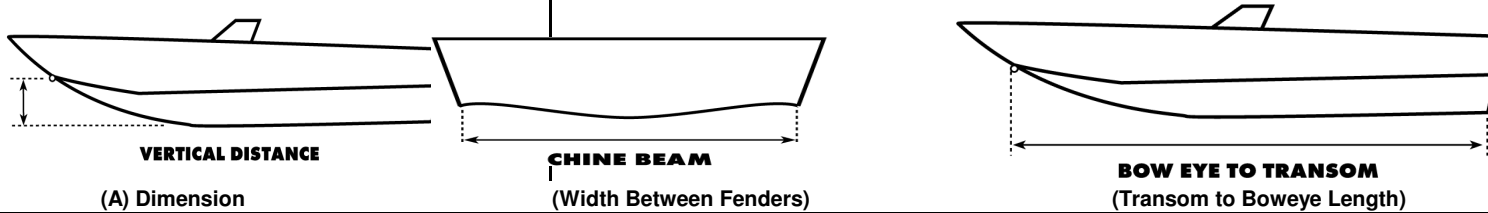

Model Number Code Letters:

W-Wide frame in series **N**-Narrow frame in series

T-Tandem **A**-Alternate tire **B or BB** - Brakes (1 or 2 axle)

V-V-bunk **B**-Bunk **R**-Roller **XR**-Extra Roller **RB**-Roller Bunk

S-Short frame **L**-Long frame **XL**-Extra Long frame

Boat Trailers

PROFILE 2000 WINCH POST SPECIFICATION GUIDELINES.

If (A) dimension is 12"-24", use part number TA0993-__, 7-1/2" winch base on all 2 x 4" and 2 x 5" frames.
 If (A) dimension is 14"-26", use part number TA0991-__, 9" winch base on all 2 x 4" and 2 x 5" frames.
 If (A) dimension is 19"-33", use part number TA0992-__, 14" winch base on all 2 x 4" and 2 x 5" frames.